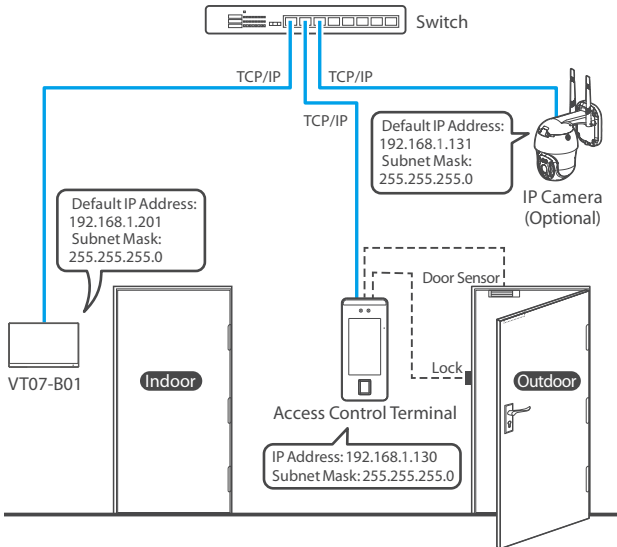

### Mode 1: Install on the wall

- 1 Find a suitable indoor installation location, the recommended installation height is 59.1 inches (1.5m), which can be adjusted as needed.
- 2 Attach the mounting template stickers to the wall and drill holes, then fix the back plate on the wall with the wall mounting screws.
- 3 Finally, push the device into the back plate and secure it to the back plate.

## Mode 2: Install on the desktop

- 1 Take out the device and the bracket from the box.
- 2 Put the white bracket rubber sleeve on the bottom of the bracket.
- 3 Finally, insert the bracket into the mounting slot behind the device.

## 4. Connection Diagram

### Note:

1. VT07-B01, VTO and IP Camera are connected through out the network cable.
2. In LAN, the IP addresses of all devices must be in the same network segment.