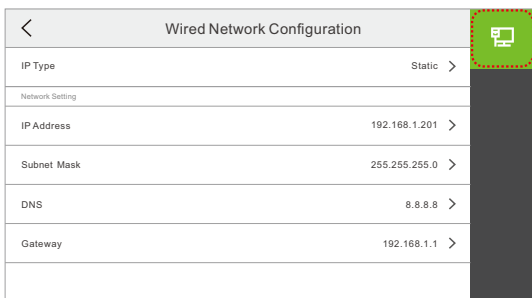

5. Ethernet Settings

Click **Setting** > **Advanced Setting** > **Network Manage** to enter the Wired Network Configuration Setting interface to set the network parameters.