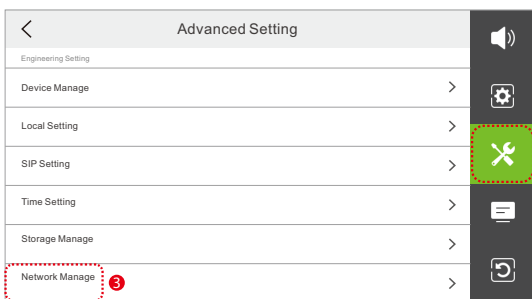

5. Ethernet Settings

Click **Setting** > **Advanced Setting** > **Network Manage** to enter the Wired Network Configuration Setting interface to set the network parameters.