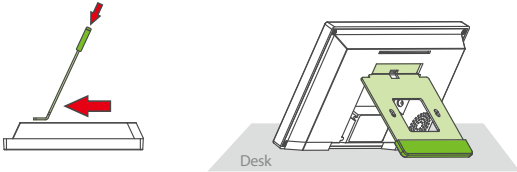

### Mode 1: Install on the wall

- 1 Find a suitable indoor installation location, the recommended installation height is 59.1 inches (1.5m), which can be adjusted as needed.
- 2 Attach the mounting template stickers to the wall and drill holes, then fix the back plate on the wall with the wall mounting screws.
- 3 Finally, push the device into the back plate and secure it to the back plate.

## Mode 2: Install on the desktop

- 1 Take out the device and the bracket from the box.
- 2 Put the white bracket rubber sleeve on the bottom of the bracket.
- 3 Finally, insert the bracket into the mounting slot behind the device.

## 4. Connection Diagram