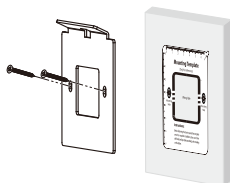

2. Installation Environment

INSTALL AT INDOORS
ONLY

AVOID INSTALLATION
NEAR
GLASS WINDOWS

AVOID DIRECT
SUNLIGHT
AND EXPOSURE

AVOID USE OF ANY
HEAT SOURCE
NEAR THE DEVICE

3. Device Installation

Mode 1: Install on the wall

1. 1 Find a suitable indoor installation location, the recommended installation height is 59.1 inches (1.5m), which can be adjusted as needed.
2. 2 Attach the mounting template stickers to the wall and drill holes, then fix the back plate on the wall with the wall mounting screws.
3. 3 Finally, push the device into the back plate and secure it to the back plate.

1

2

3