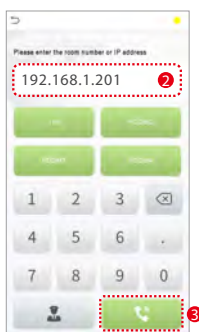

6. Video Door Phone Connection

On the Video Intercom

Once the indoor station is configured with the network, the video intercom function can be activated by tapping the icon on the Video Intercom screen. Enter the IP address of the indoor station in the jumping interface.