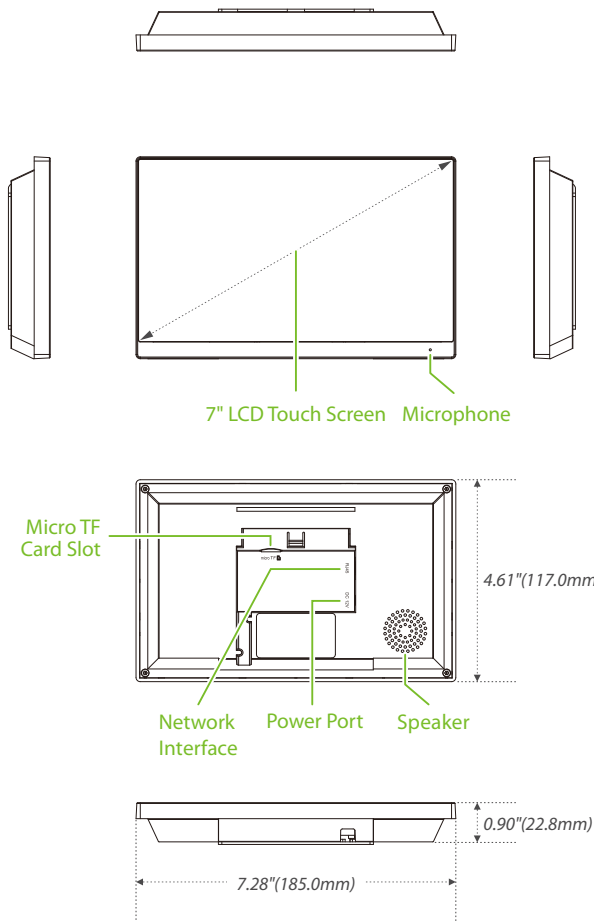

1. Dimensions

VT07-B01