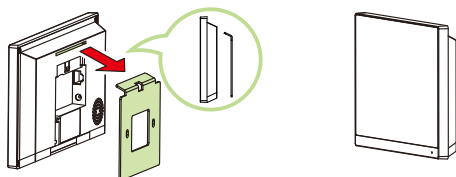

2. Installation Environment

INSTALL AT INDOORS
ONLY

AVOID INSTALLATION
NEAR
GLASS WINDOWS

AVOID DIRECT
SUNLIGHT
AND EXPOSURE

AVOID USE OF ANY
HEAT SOURCE
NEAR THE DEVICE

3. Device Installation

Mode 1: Install on the wall

1. 1 Find a suitable indoor installation location, the recommended installation height is 59.1 inches (1.5m), which can be adjusted as needed.
2. 2 Attach the mounting template stickers to the wall and drill holes, then fix the back plate on the wall with the wall mounting screws.
3. 3 Finally, push the device into the back plate and secure it to the back plate.

1

2

3