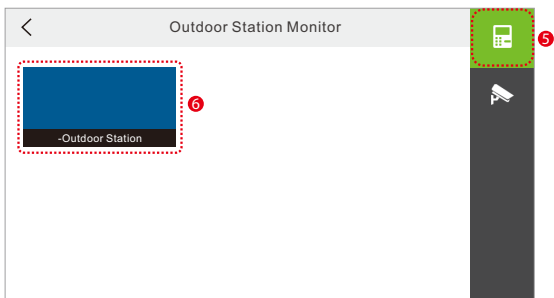

Snapshot

Video Call

Video Recording